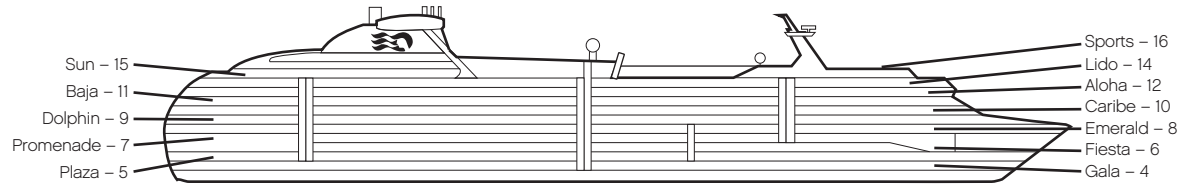

# ISLAND PRINCESS®

Deck 4-Gala Deck

Deck 5-Plaza Deck

Deck 11-Baja Deck

Deck 6-Fiesta Deck

Deck 12-Aloha Deck

Deck 7-Promenade Deck

Deck 14-Lido Deck

Deck 8-Emerald Deck

Deck 15-Sun Deck

Deck 9-Dolphin Deck

Deck 16-Sports Deck

Deck 10-Caribe Deck

- Wheelchair accessible route
- Accessible restrooms
- ◆ Transition point where assistance may be required (eg: door, abrupt surface change, etc.)